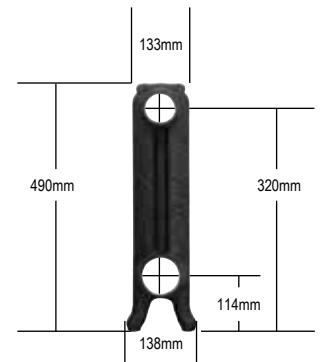

The *Rococo Classique* is available in two heights 790mm and 490mm.

The *Rococo Classique* cast iron radiator arrives completely assembled, primed, burnished or painted ready to fit your new or existing pipework.

The *Rococo Classique* can be finished in a variety of colours – metallic, Farrow & Ball range, the RAL chart or primed for onsite painting.

Because each radiator section is specially hand made there may often be a slight variation in the length of each radiator once built (end bush to end bush), please allow for this in your pipework.

RR 2790

RR 2490

SECTIONS ADDED	TOTAL LENGTH
1	
2	
3	260mm
4	330mm
5	400mm
6	470mm
7	540mm
8	610mm
9	680mm
10	750mm
11	830mm
12	900mm
13	970mm
14	1040mm
15	1110mm

BTUs	WATTS @ Δ T60
720	211
1440	422
2160	633
2880	844
3600	1055
4320	1266
5040	1477
5760	1688
6480	1899
7200	2110
7920	2312
8640	2532
9360	2743
10080	2954
10800	3165