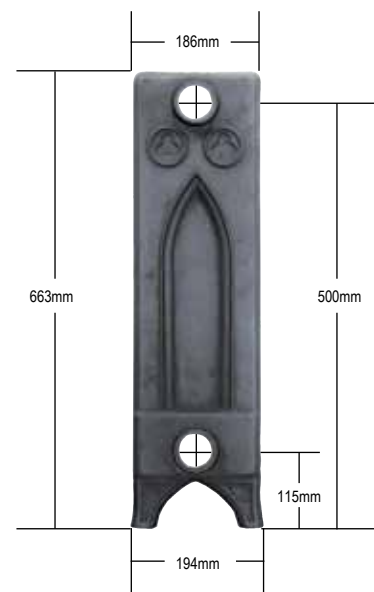

G2663

SECTIONS ADDED	TOTAL LENGTH	BTUs	WATTS @ Δ T60
1		890	261
2		1780	522
3	271mm	2670	783
4	349mm	3560	1044
5	427mm	4450	1305
6	505mm	5340	1566
7	583mm	6230	1827
8	661mm	7120	2088
9	739mm	8010	2349
10	817mm	8900	2610
11	895mm	9790	2871
12	973mm	10680	3132
13	1051mm	11570	3393
14	1129mm	12460	3654
15	1207mm	13350	3915